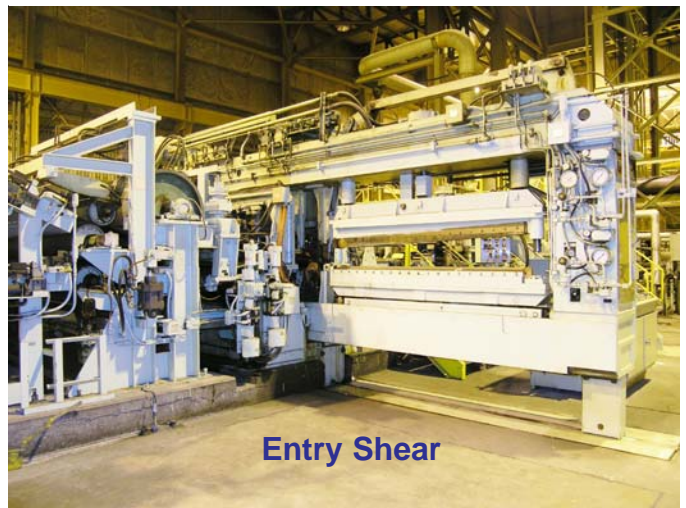

**BBC 1200A 11.5KV Vacuum Breakers  
Model 05-B - Approx 60 Available**

**Entry Hydraulic Package**

**Chemical System**

**Entry Shear**

**Exit End Overall View Drive Side**

**Tension Reel Drive**

***Line Located in Ohio, USA  
Contact Dev Lemster for inspection or additional information  
Complete documentation and detail drawings available  
Line to be sold as a complete line or by major components, or the line can be operated on site by a new owner.***